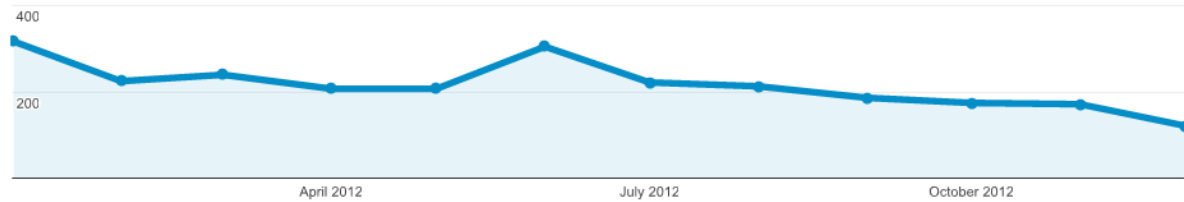

Rose Hill Civic Association

Website Visitors

January - December 2012

www.myrosehill.com

Audience Overview

Jan 1, 2012 - Dec 31, 2012

Advanced Segments | Email | Export | Add to Dashboard | Shortcut **BETA**

% of visits: 100.00%

Overview

Visits vs. Select a metric

Hourly | Day | Week | Month

Visits

1,230 people visited this site

Visits: 2,611

Unique Visitors: 1,230

Pageviews: 4,743

Pages / Visit: 1.82

Avg. Visit Duration: 00:02:06

53.27% Returning Visitor
1,391 Visits

46.73% New Visitor
1,220 Visits