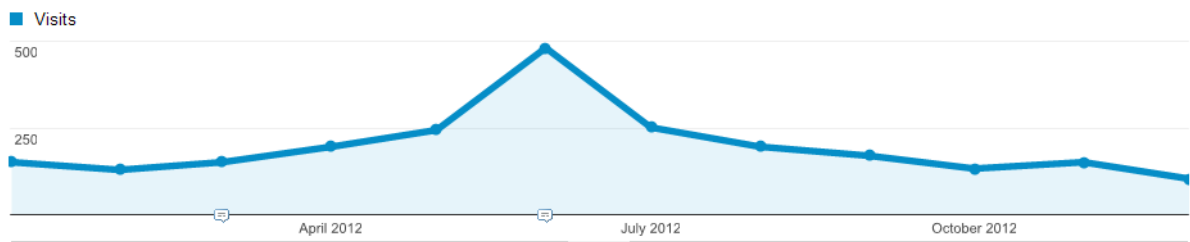

Platte Canyon Area Chamber Of Commerce

Website Visitors

January - December 2012

www.baileycolorado.org

Audience Overview

Jan 1, 2012 - Dec 31, 2012

Advanced Segments | Email | Export | Add to Dashboard | Shortcut **BETA**

% of visits: 100.00%

Overview

Visits vs. Select a metric

Hourly | Day | Week | Month

2,074 people visited this site

- Visits: 2,391
- Unique Visitors: 2,074
- Pageviews: 4,560
- Pages / Visit: 1.91
- Avg. Visit Duration: 00:01:38