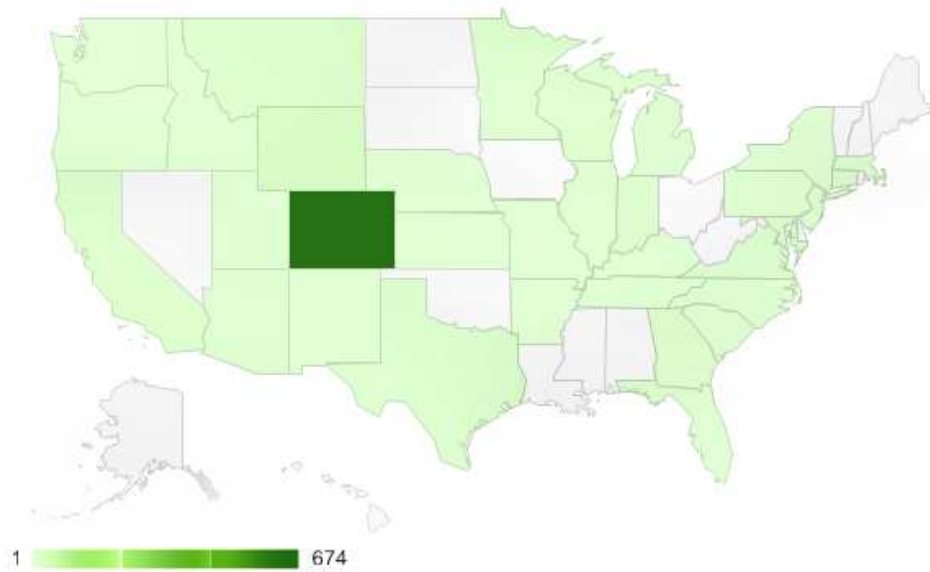

% of visits: 100.00%

Overview

Visits vs. Select a metric

Hourly | Day | Week | Month

Visits

493 people visited this site

- Visits: 873
- Unique Visitors: 493
- Pageviews: 1,423
- Pages / Visit: 1.63
- Avg. Visit Duration: 00:02:09

Park County Republican Central Committee

"PCRCC Members Only" Website Visitors

January - December 2012

www.fairy-lamp.com/Members/PCRCC_Members_Only.html

Audience Overview

Jan 1, 2012 - Dec 31, 2012

Advanced Segments | Email | Export | Add to Dashboard | Shortcut BETA

● % of visits: 100.00%

Overview

Visits vs. Select a metric

Hourly | Day | Week | Month

■ Visits

7 people visited this site

- Visits: 66
- Unique Visitors: 7
- Pageviews: 110
- Pages / Visit: 1.67
- Avg. Visit Duration: 00:01:44