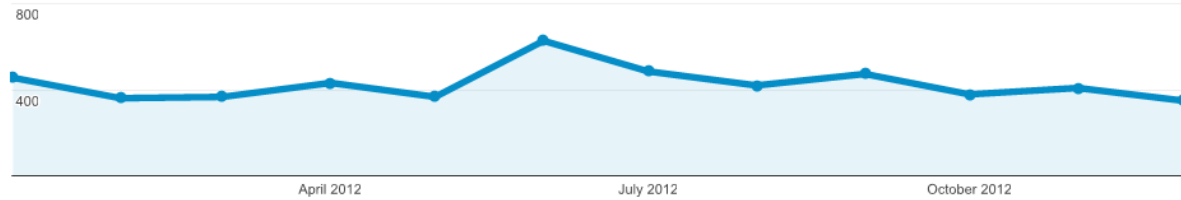

### Audience Overview

Jan 1, 2012 - Dec 31, 2012

Advanced Segments | Email | Export | Add to Dashboard | Shortcut BETA

% of visits: 100.00%

#### Overview

Visits vs. [Select a metric](#)

Hourly | Day | Week | Month

#### Visits

### 2,709 people visited this site

- Visits: 5,174
- Unique Visitors: 2,709
- Pageviews: 13,688
- Pages / Visit: 2.65
- Avg. Visit Duration: 00:03:14