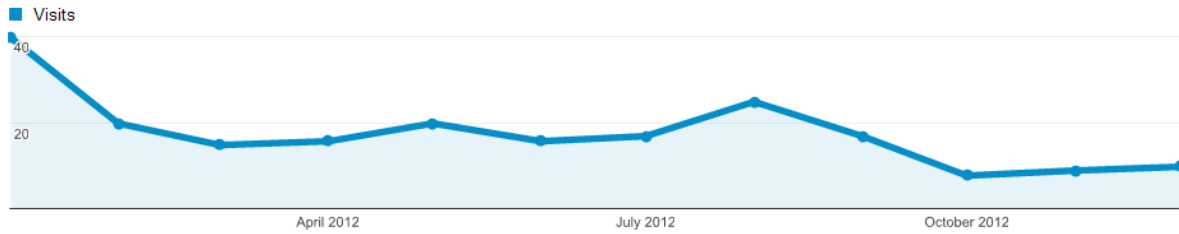

### Audience Overview

Jan 1, 2012 - Dec 31, 2012

Advanced Segments | Email | Export | Add to Dashboard | Shortcut BETA

100.00% of visits

#### Overview

Visits vs. Select a metric

Hourly | Day | Week | Month

### 140 people visited this site

- Visits: 213
- Unique Visitors: 140
- Pageviews: 777
- Pages / Visit: 3.65
- Avg. Visit Duration: 00:03:30