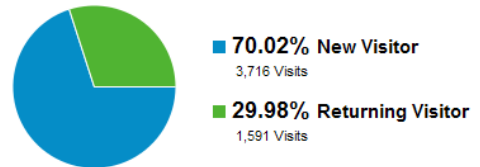

% of visits: 100.00%

Overview

Visits vs. Select a metric

Hourly | Day | Week | Month

Visits

3,724 people visited this site

- Visits: 5,307
- Unique Visitors: 3,724
- Pageviews: 7,971
- Pages / Visit: 1.50
- Avg. Visit Duration: 00:01:35

Fairy Lamp Club and Newsletter

Fairy Lamps for Sale Website Visitors

January - December 2012

www.fairy-lamp.com/Fairylamp/ForSaleMod.html

Audience Overview

Jan 1, 2012 - Dec 31, 2012

Advanced Segments | Email | Export | Add to Dashboard | Shortcut **BETA**