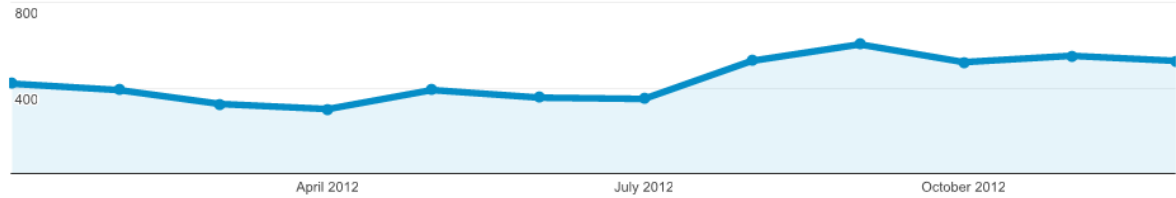

Fairy Lamp Club and Newsletter Website Visitors

January - December 2012

www.fairylampclub.com

Audience Overview

Jan 1, 2012 - Dec 31, 2012

Advanced Segments | Email | Export | Add to Dashboard | Shortcut **BETA**

% of visits: 100.00%

Overview

Visits vs. Select a metric

Hourly | Day | Week | Month

Visits

3,724 people visited this site

- Visits: 5,307
- Unique Visitors: 3,724
- Pageviews: 7,971
- Pages / Visit: 1.50
- Avg. Visit Duration: 00:01:35

July 2012

October 2012

1,993 people visited this site

Visits: 2,673

Unique Visitors: 1,993

Pageviews: 3,118

Pages / Visit: 1.17

Avg. Visit Duration: 00:00:36

% of visits: 100.00%

Overview

Visits vs. Select a metric

Hourly | Day | Week | Month

Visits

2,382 people visited this site

- Visits: 8,164
- Unique Visitors: 2,382
- Pageviews: 25,968
- Pages / Visit: 3.18
- Avg. Visit Duration: 00:04:06