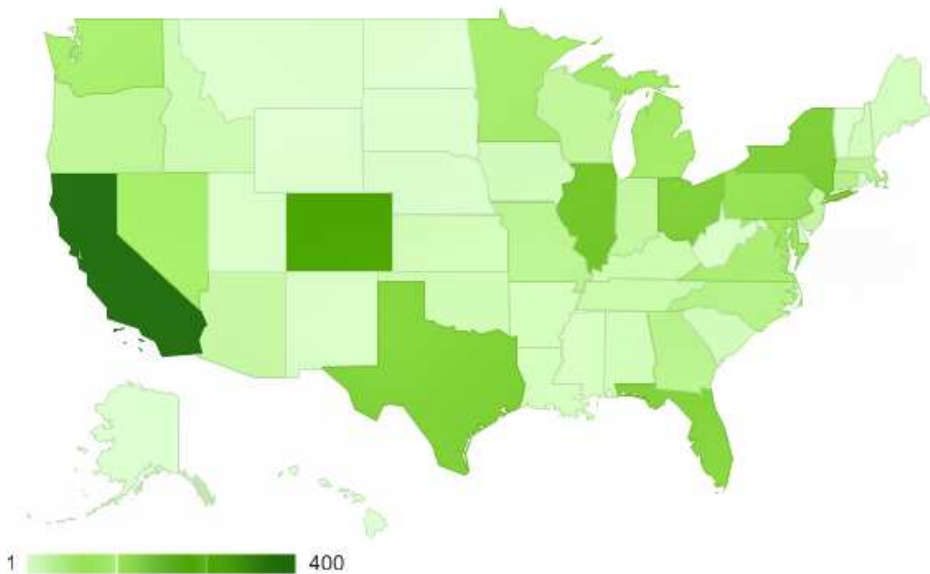

% of visits: 100.00%

Overview

Visits vs. Select a metric

Hourly | Day | Week | Month

Visits

3,724 people visited this site

- Visits: 5,307
- Unique Visitors: 3,724
- Pageviews: 7,971
- Pages / Visit: 1.50
- Avg. Visit Duration: 00:01:35

July 2012

October 2012

1,993 people visited this site

Visits: 2,673

Unique Visitors: 1,993

Pageviews: 3,118

Pages / Visit: 1.17

Avg. Visit Duration: 00:00:36

% of visits: 100.00%

Overview

Visits vs. Select a metric

Hourly | Day | Week | Month

Visits

2,382 people visited this site

- Visits: 8,164
- Unique Visitors: 2,382
- Pageviews: 25,968
- Pages / Visit: 3.18
- Avg. Visit Duration: 00:04:06