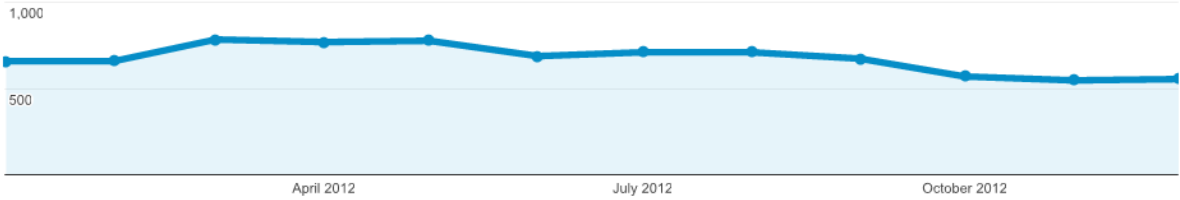

July 2012

October 2012

1,993 people visited this site

Visits: 2,673

Unique Visitors: 1,993

Pageviews: 3,118

Pages / Visit: 1.17

Avg. Visit Duration: 00:00:36

74.34% New Visitor
1,987 Visits

25.66% Returning Visitor
686 Visits

Fairy Lamp Club Forum Website Visitors

January - December 2012

www.fairylampforum.com

Audience Overview

Jan 1, 2012 - Dec 31, 2012

Advanced Segments | Email | Export | Add to Dashboard | Shortcut **BETA**

% of visits: 100.00%

Overview

Visits vs. Select a metric

Hourly | Day | Week | Month

Visits

2,382 people visited this site

- Visits: 8,164
- Unique Visitors: 2,382
- Pageviews: 25,968
- Pages / Visit: 3.18
- Avg. Visit Duration: 00:04:06