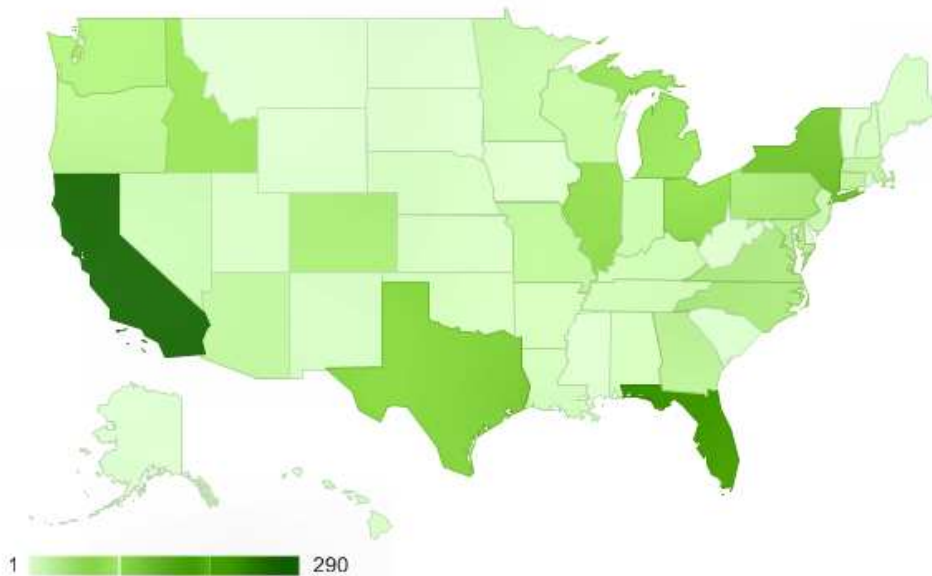

July 2012

October 2012

1,993 people visited this site

Visits: 2,673

Unique Visitors: 1,993

Pageviews: 3,118

Pages / Visit: 1.17

Avg. Visit Duration: 00:00:36

74.34% New Visitor
1,987 Visits

25.66% Returning Visitor
686 Visits

Fairy Lamp Club Forum Website Visitors

January - December 2012

www.fairylampforum.com

Audience Overview

Jan 1, 2012 - Dec 31, 2012

Advanced Segments | Email | Export | Add to Dashboard | Shortcut **BETA**

% of visits: 100.00%

Overview

Visits vs. Select a metric

Hourly | Day | Week | Month

Visits

2,382 people visited this site

- Visits: 8,164
- Unique Visitors: 2,382
- Pageviews: 25,968
- Pages / Visit: 3.18
- Avg. Visit Duration: 00:04:06