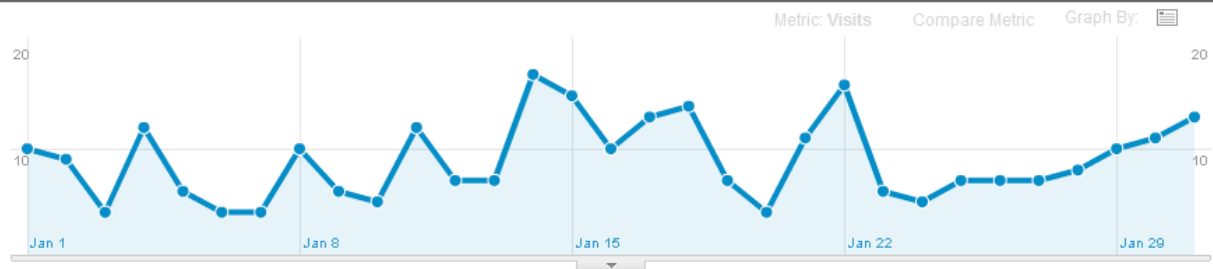

## Visitors Overview

Jan 1, 2012 - Jan 31, 2012

100.00% of total visits

### Overview

230 people visited this site

277 Visits

230 Unique Visitors

313 Pageviews

1.13 Pages/Visit

00:00:29 Avg. Time on Site

89.89% Bounce Rate

## 221 people visited this site

661 Visits

221 Unique Visitors

2,320 Pageviews

3.51 Pages/Visit

00:06:12 Avg. Time on Site

57.79% Bounce Rate

32.53% % New Visits

32.53% New Visitor

215 Visits

67.47% Returning Visitor

446 Visits