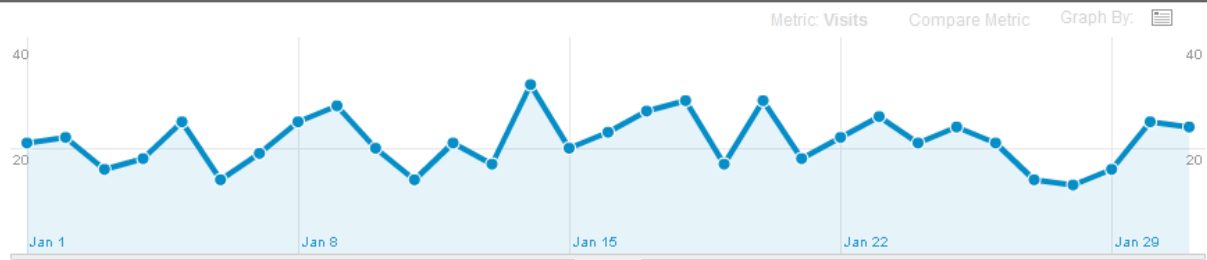

Fairy Lamp Club Forum Website Visitors

January 2012

www.fairylampforum.com

Visitors Overview

Jan 1, 2012 - Jan 31, 2012

100.00% of total visits

Overview

221 people visited this site

661 Visits

221 Unique Visitors

2,320 Pageviews

3.51 Pages/Visit

00:06:12 Avg. Time on Site

57.79% Bounce Rate

32.53% % New Visits

32.53% New Visitor

215 Visits

67.47% Returning Visitor

446 Visits