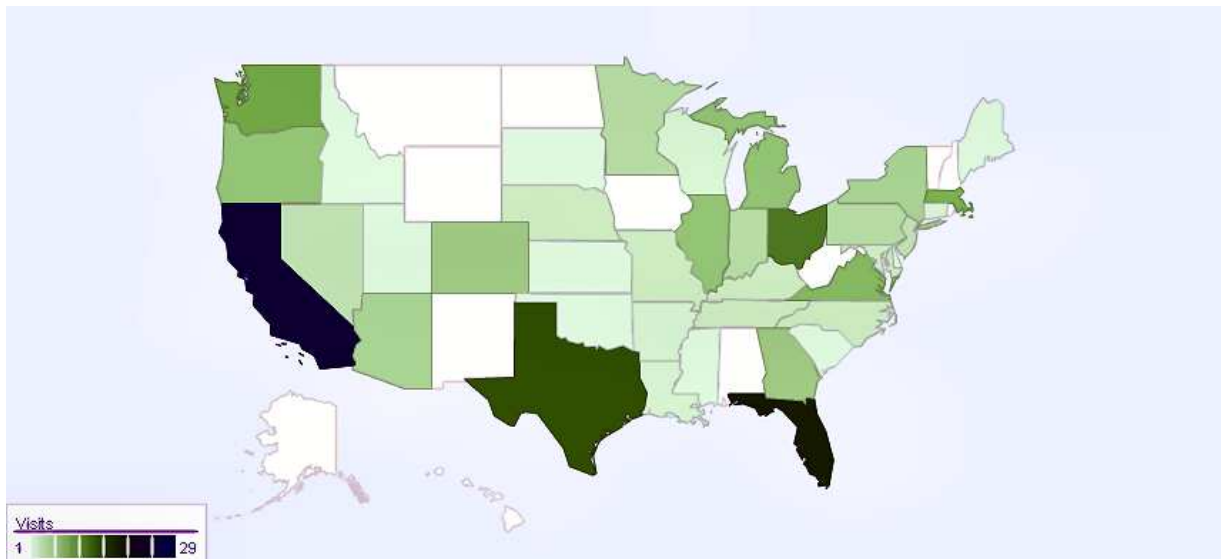

### Overview

230 people visited this site

277 Visits

230 Unique Visitors

313 Pageviews

1.13 Pages/Visit

00:00:29 Avg. Time on Site

89.89% Bounce Rate

81.59% % New Visits

81.59% New Visitor

226 Visits

18.41% Returning Visitor

51 Visits

# Fairy Lamp Club Forum Website Visitors

January 2012

www.fairylampforum.com

## Visitors Overview

Jan 1, 2012 - Jan 31, 2012

100.00% of total visits